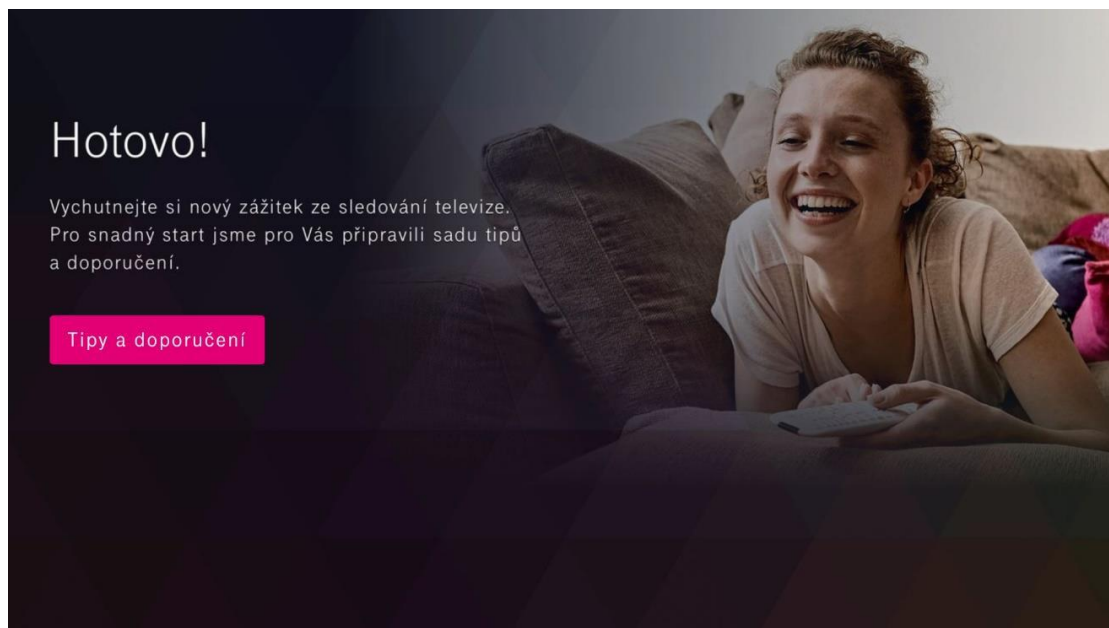

Nyní můžete začít sledovat TV pomocí aplikace MAGENTA TV.

A photograph of a man and a woman lying on a sofa, looking towards the camera. The man is on the left, and the woman is on the right. They are both smiling slightly. The background is a dimly lit room with a wooden headboard and several pillows.